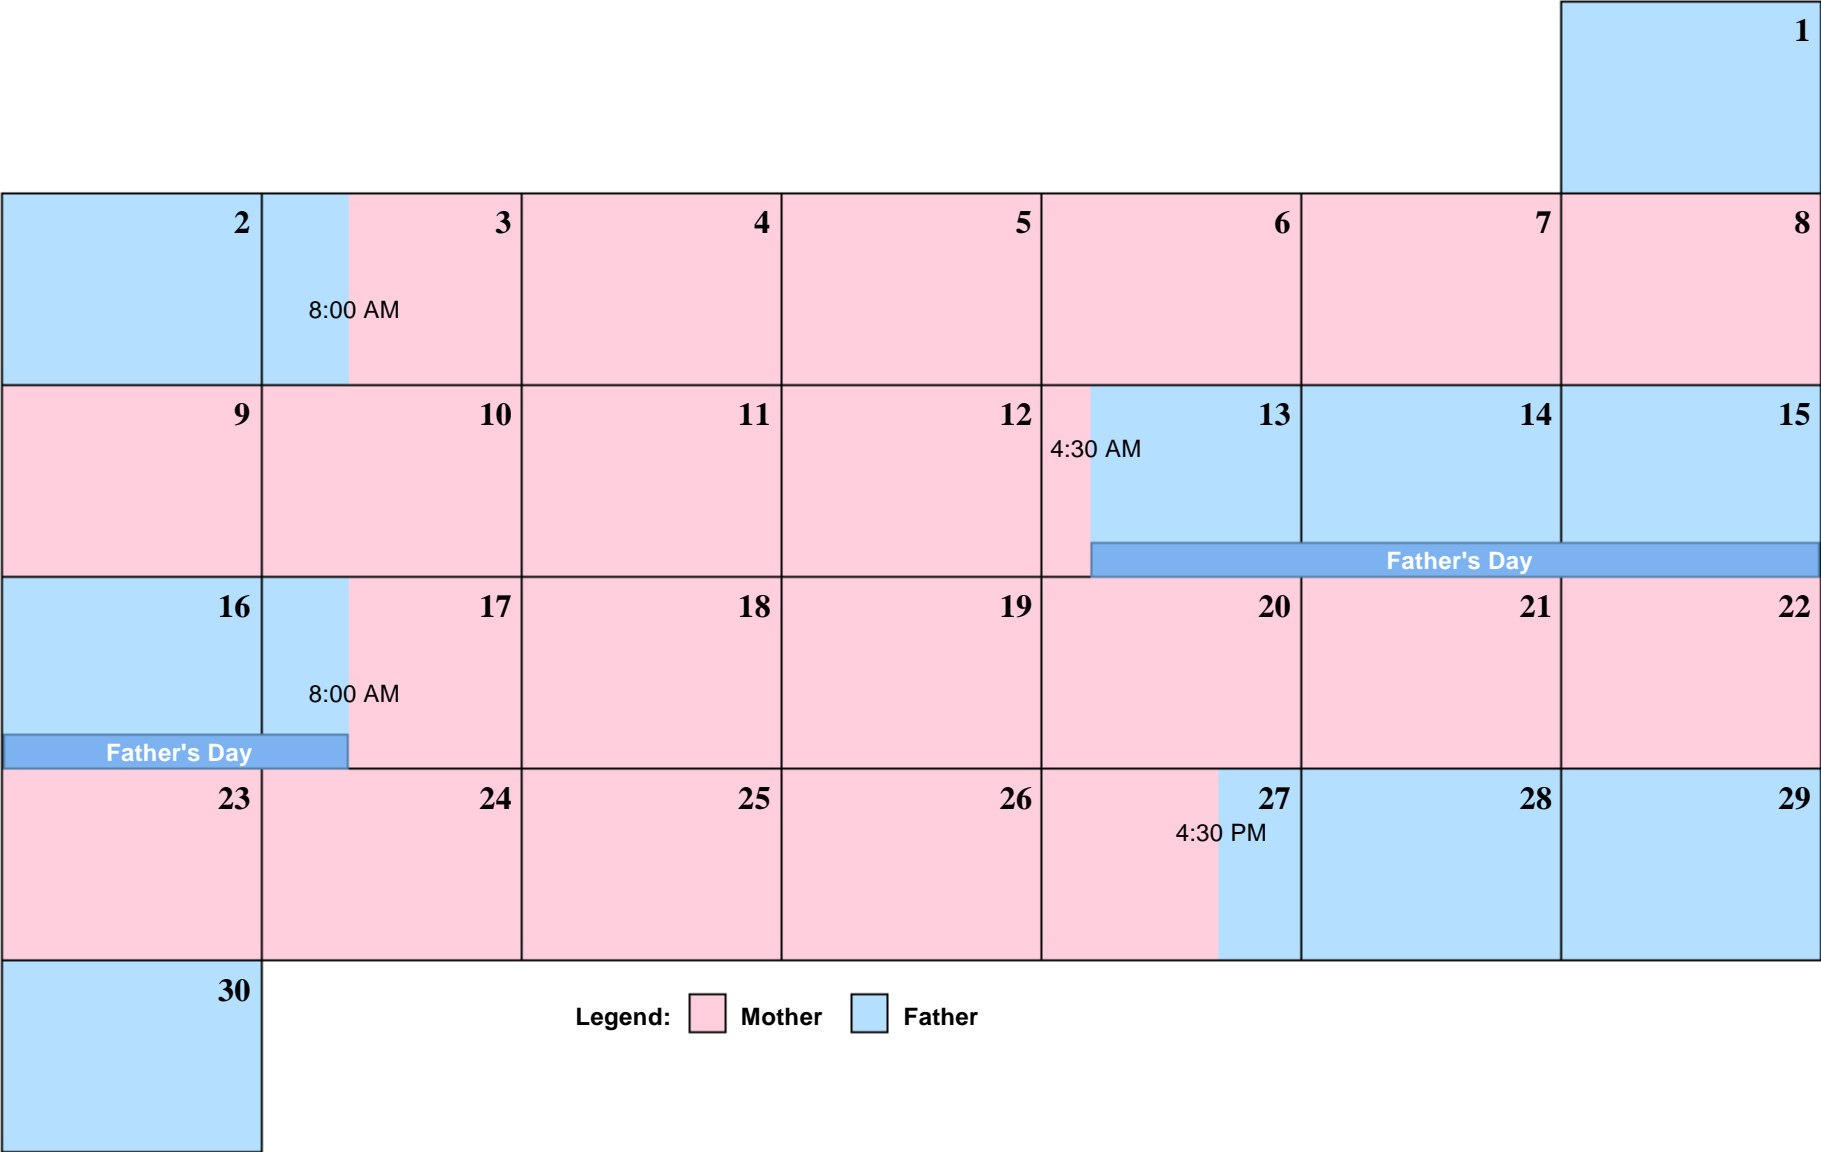

June 2019

Sun

Mon

Tue

Wed

Thur

Fri

Sat

July 2019

Sun	Mon	Tue	Wed	Thur	Fri	Sat
	8:00 AM 1	2	3	8:00 AM 4	8:00 AM 5	6
7	8	9	10	Independence Day 11	12	13
14	8:00 AM 15	16	17	18	19	20
21	22	23	24	4:30 PM 25	26	27
28	8:00 AM 29	30	31			

Legend: Mother Father