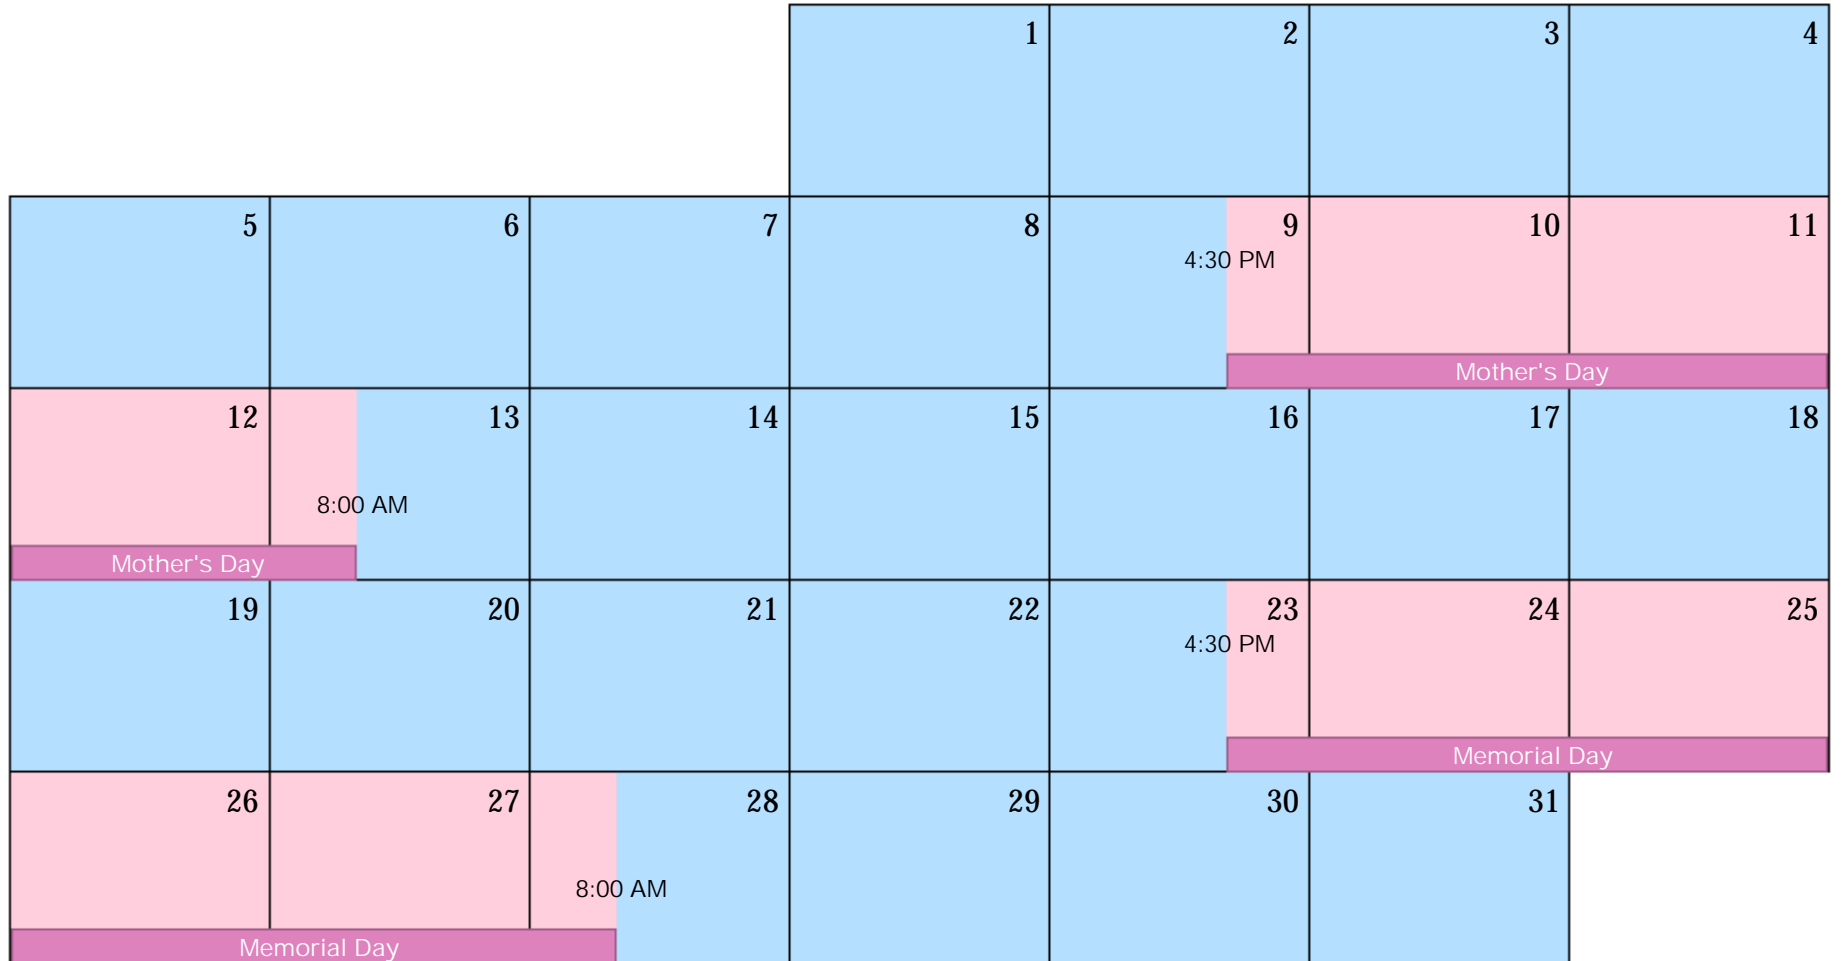

April 2019

Sun	Mon	Tue	Wed	Thur	Fri	Sat
	1 8:00 AM	2	3	4	5	6
7	8	9	10	11 4:30 PM	12	13
14	15 8:00 AM	16	17	18	19	20
21	22	23	24	25 4:30 PM	Easter	
Easter		29	30			
28	29 8:00 AM					

Legend: Mother Father

May 2019

Sun

Mon

Tue

Wed

Thur

Fri

Sat

Legend: Mother Father