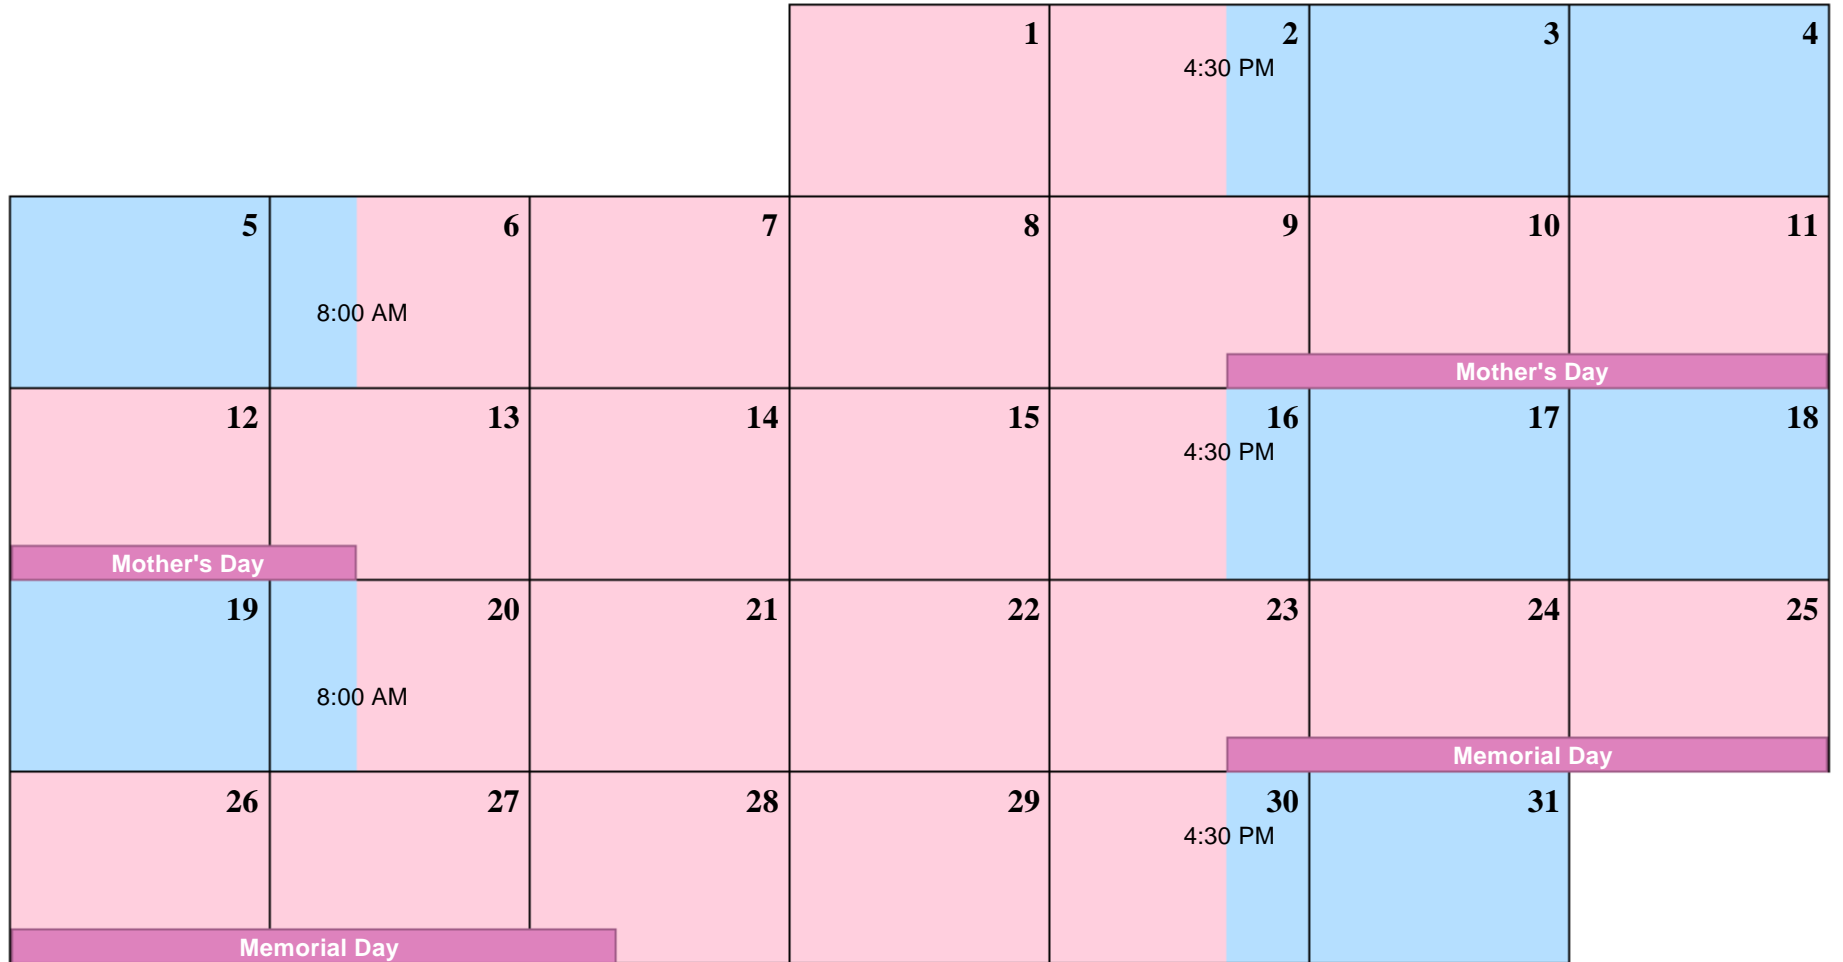

April 2019

Sun	Mon	Tue	Wed	Thur	Fri	Sat
	1	2	3	4 4:30 PM	5	6
7	8 8:00 AM	9	10	11	12	13
14	15	16	17	18 4:30 PM	19	20
21	22 8:00 AM	23	24	25	Easter	
Easter		27	28	29	30	

Legend: Mother Father

May 2019

Sun

Mon

Tue

Wed

Thur

Fri

Sat

Legend: Mother Father