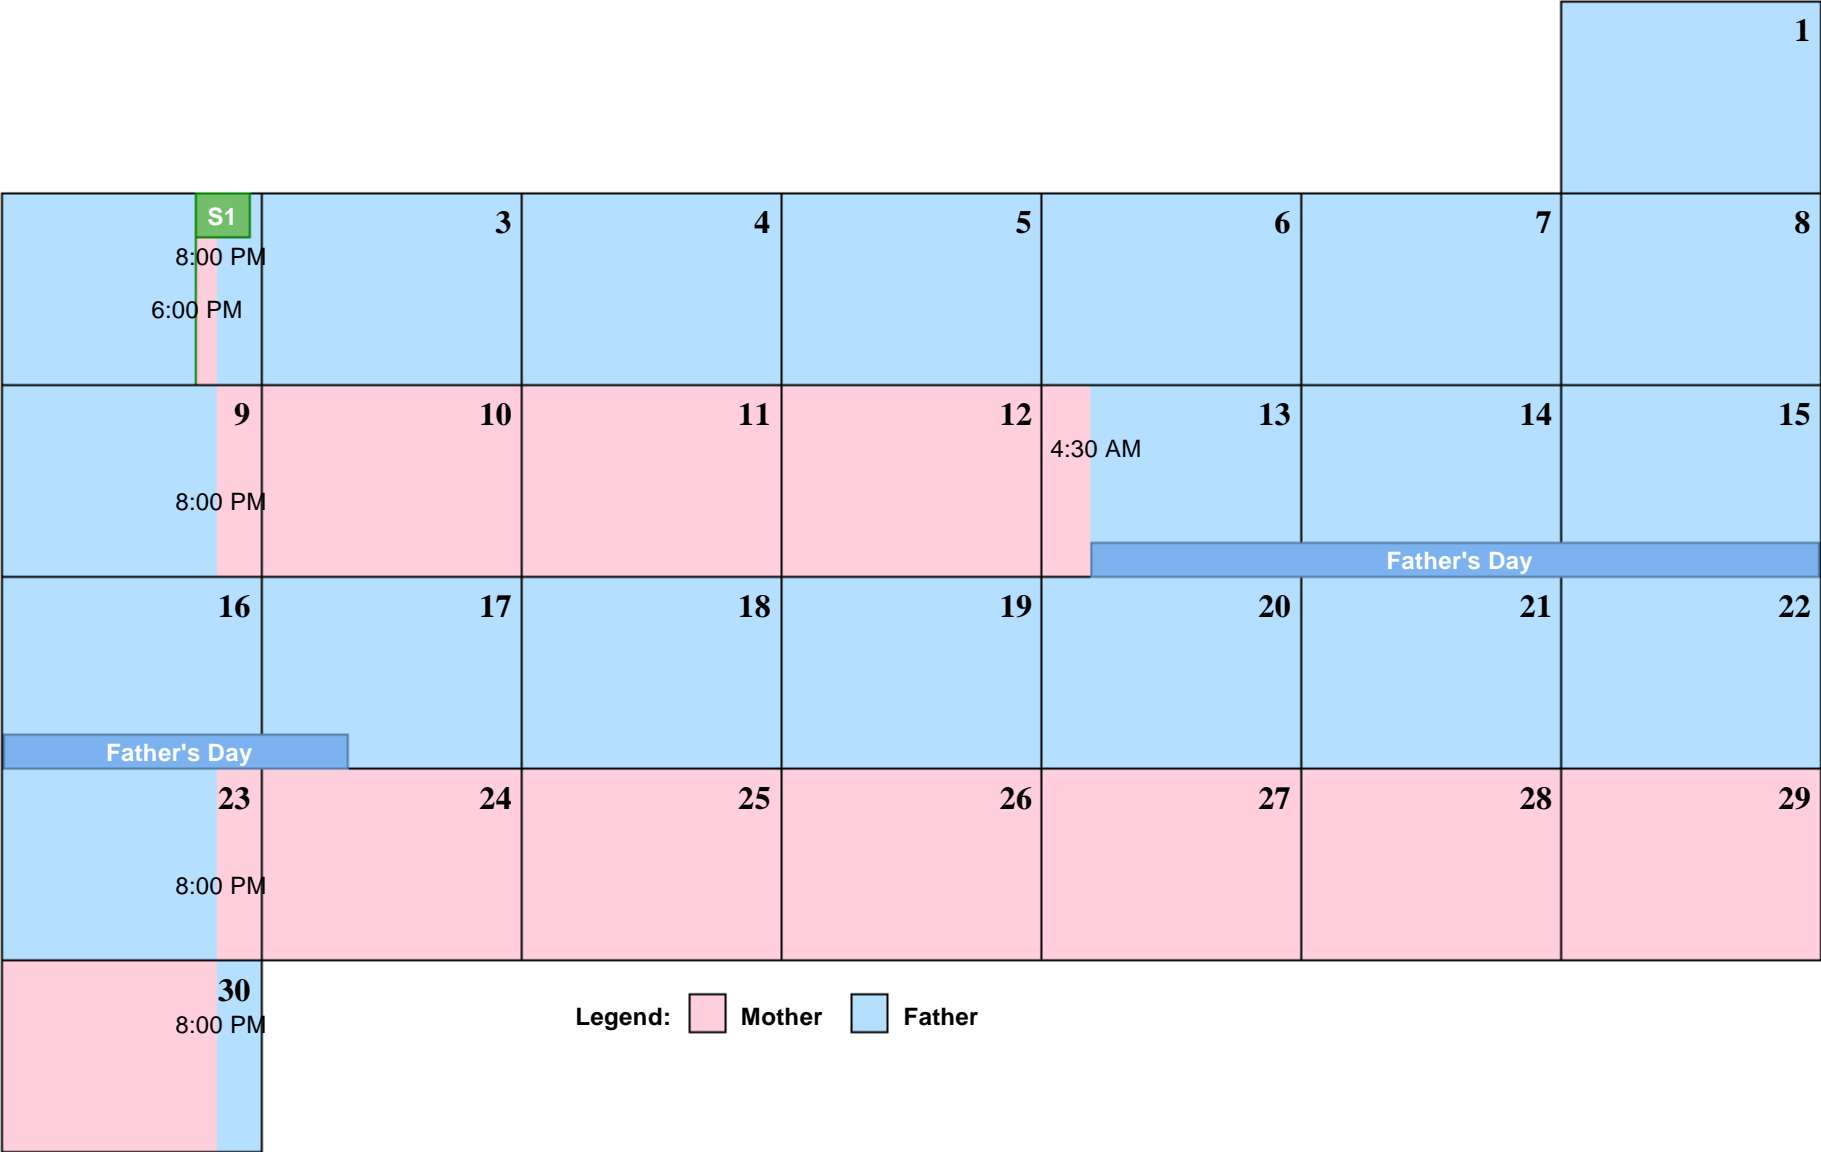

# July 2019

Sun	Mon	Tue	Wed	Thur	Fri	Sat
	1	2	3	4	5	6
7 8:00 PM	8	9	10	11 Independence Day	12	13
14 8:00 PM	15	16	17	18	19	20
21 8:00 PM	22	23	24	25	26	27
28 8:00 PM	29	30	31			

Legend:  Mother  Father