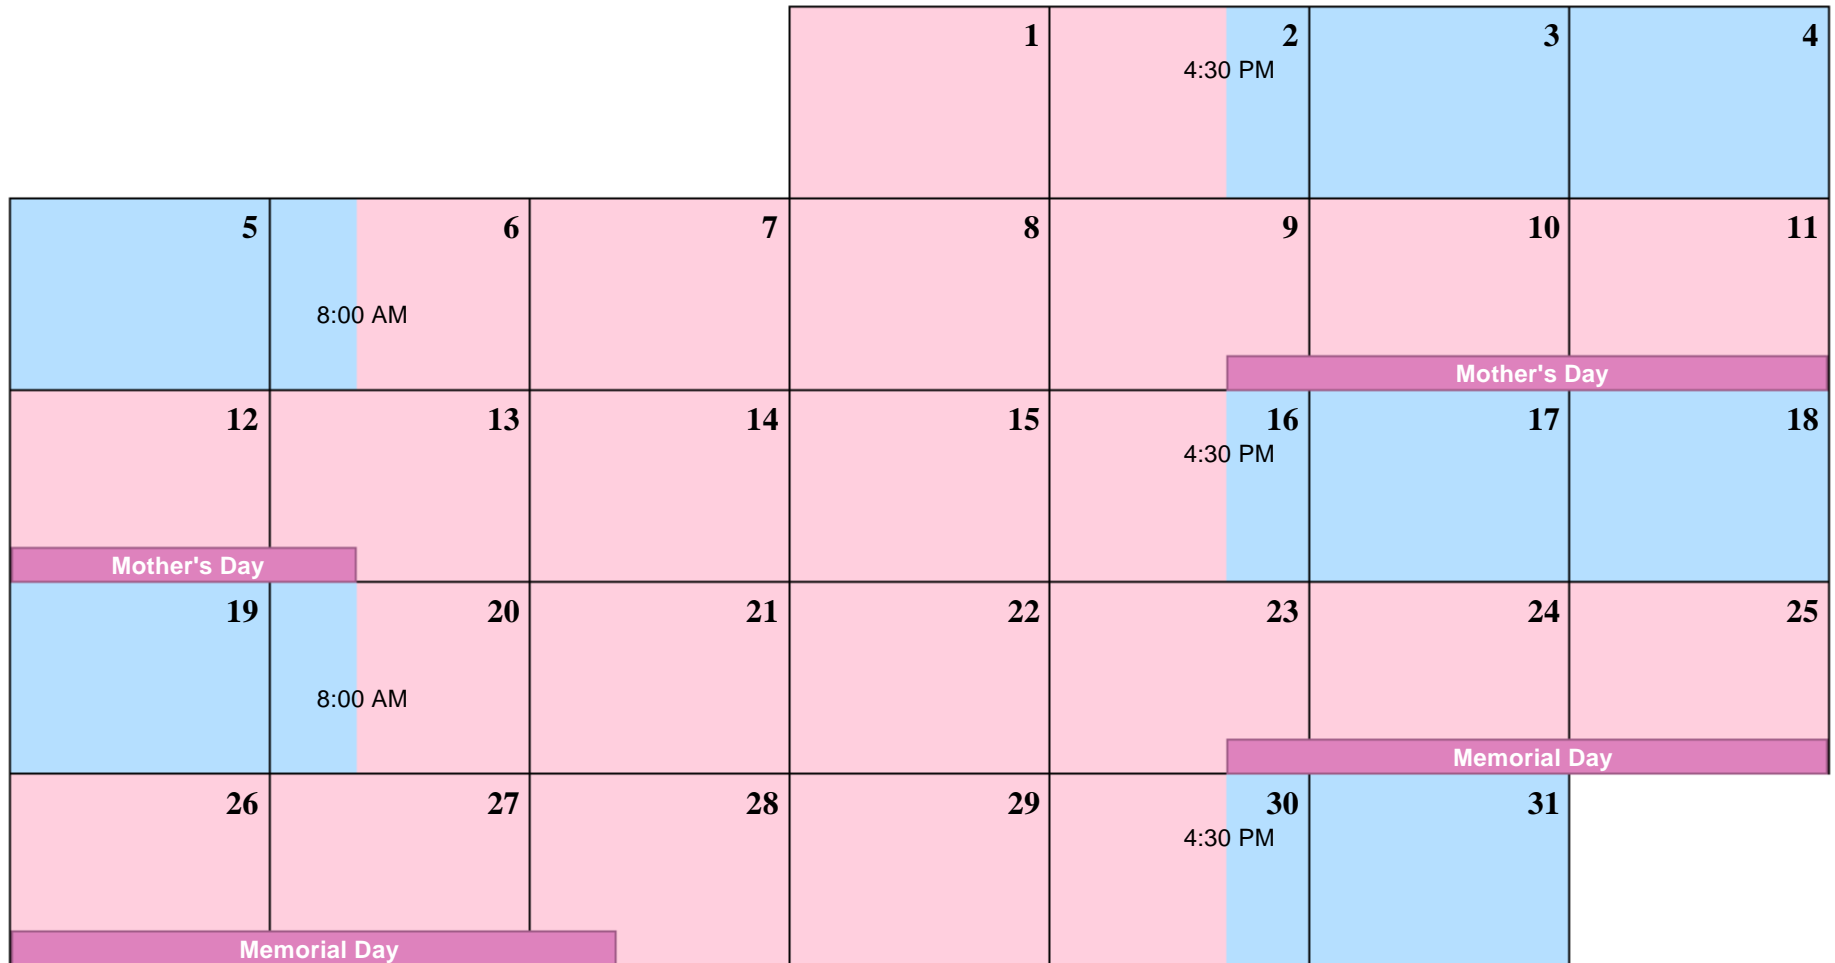

April 2019

Sun	Mon	Tue	Wed	Thur	Fri	Sat
	1	2	3	4 4:30 PM	5	6
7	8 8:00 AM	9	10	11	12	13
14	15	16	17	18 4:30 PM	19	20
21	22 8:00 AM	23	24	25	Easter	
Easter		27	28	29	30	

Legend: Mother Father

May 2019

Sun

Mon

Tue

Wed

Thur

Fri

Sat

Legend: Mother Father