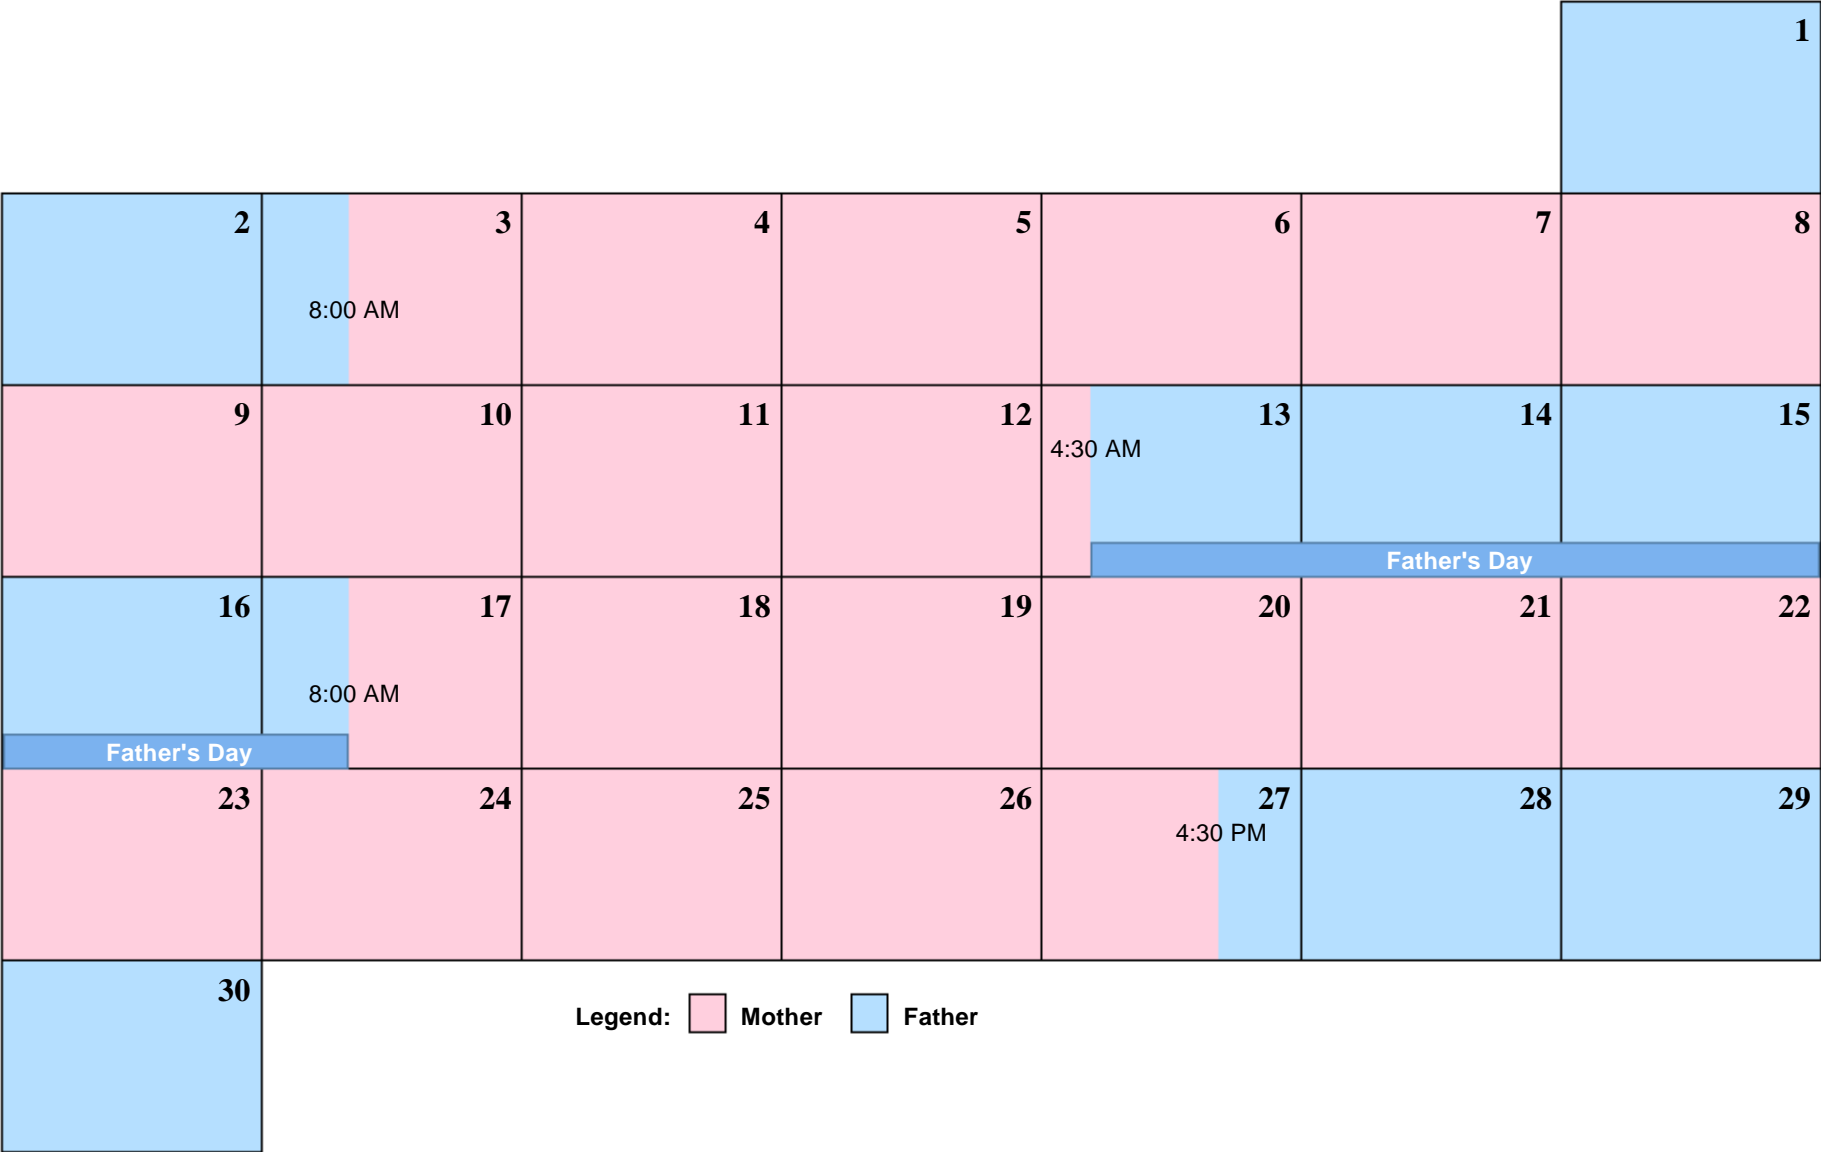

June 2019

Sun

Mon

Tue

Wed

Thur

Fri

Sat

July 2019

Sun	Mon	Tue	Wed	Thur	Fri	Sat
	8:00 AM 1	2	3	8:00 AM 4	8:00 AM 5	6
7	8	9	10	4:30 PM 11	12	13
14	8:00 AM 15	16	17	18	19	20
21	22	23	24	4:30 PM 25	26	27
28	8:00 AM 29	30	31			

Legend: Mother Father