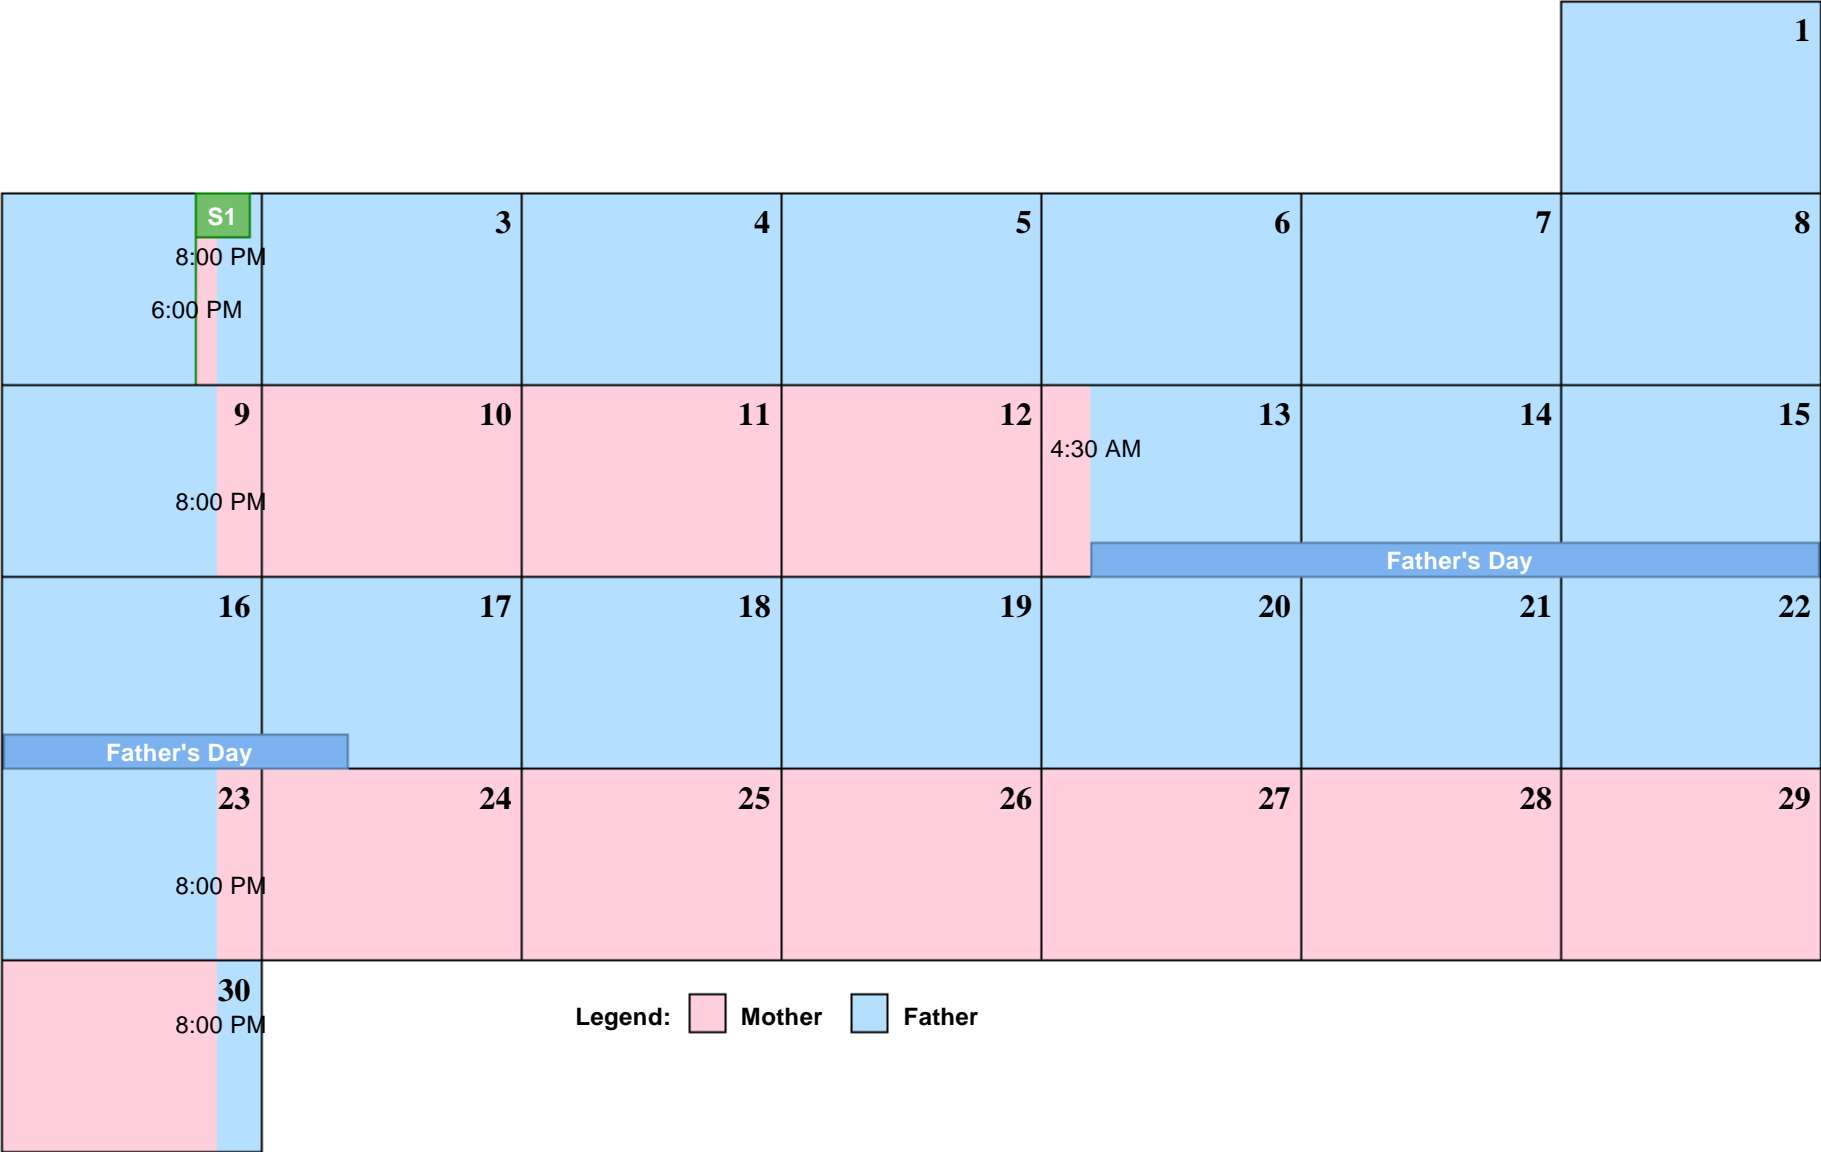

June 2019

Sun

Mon

Tue

Wed

Thur

Fri

Sat

July 2019

Sun	Mon	Tue	Wed	Thur	Fri	Sat
	1	2	3	4	5	6
7 8:00 PM	8	9	10	11 Independence Day	12	13
14 8:00 PM	15	16	17	18	19	20
21 8:00 PM	22	23	24	25	26	27
28 8:00 PM	29	30	31			

Legend: Mother Father