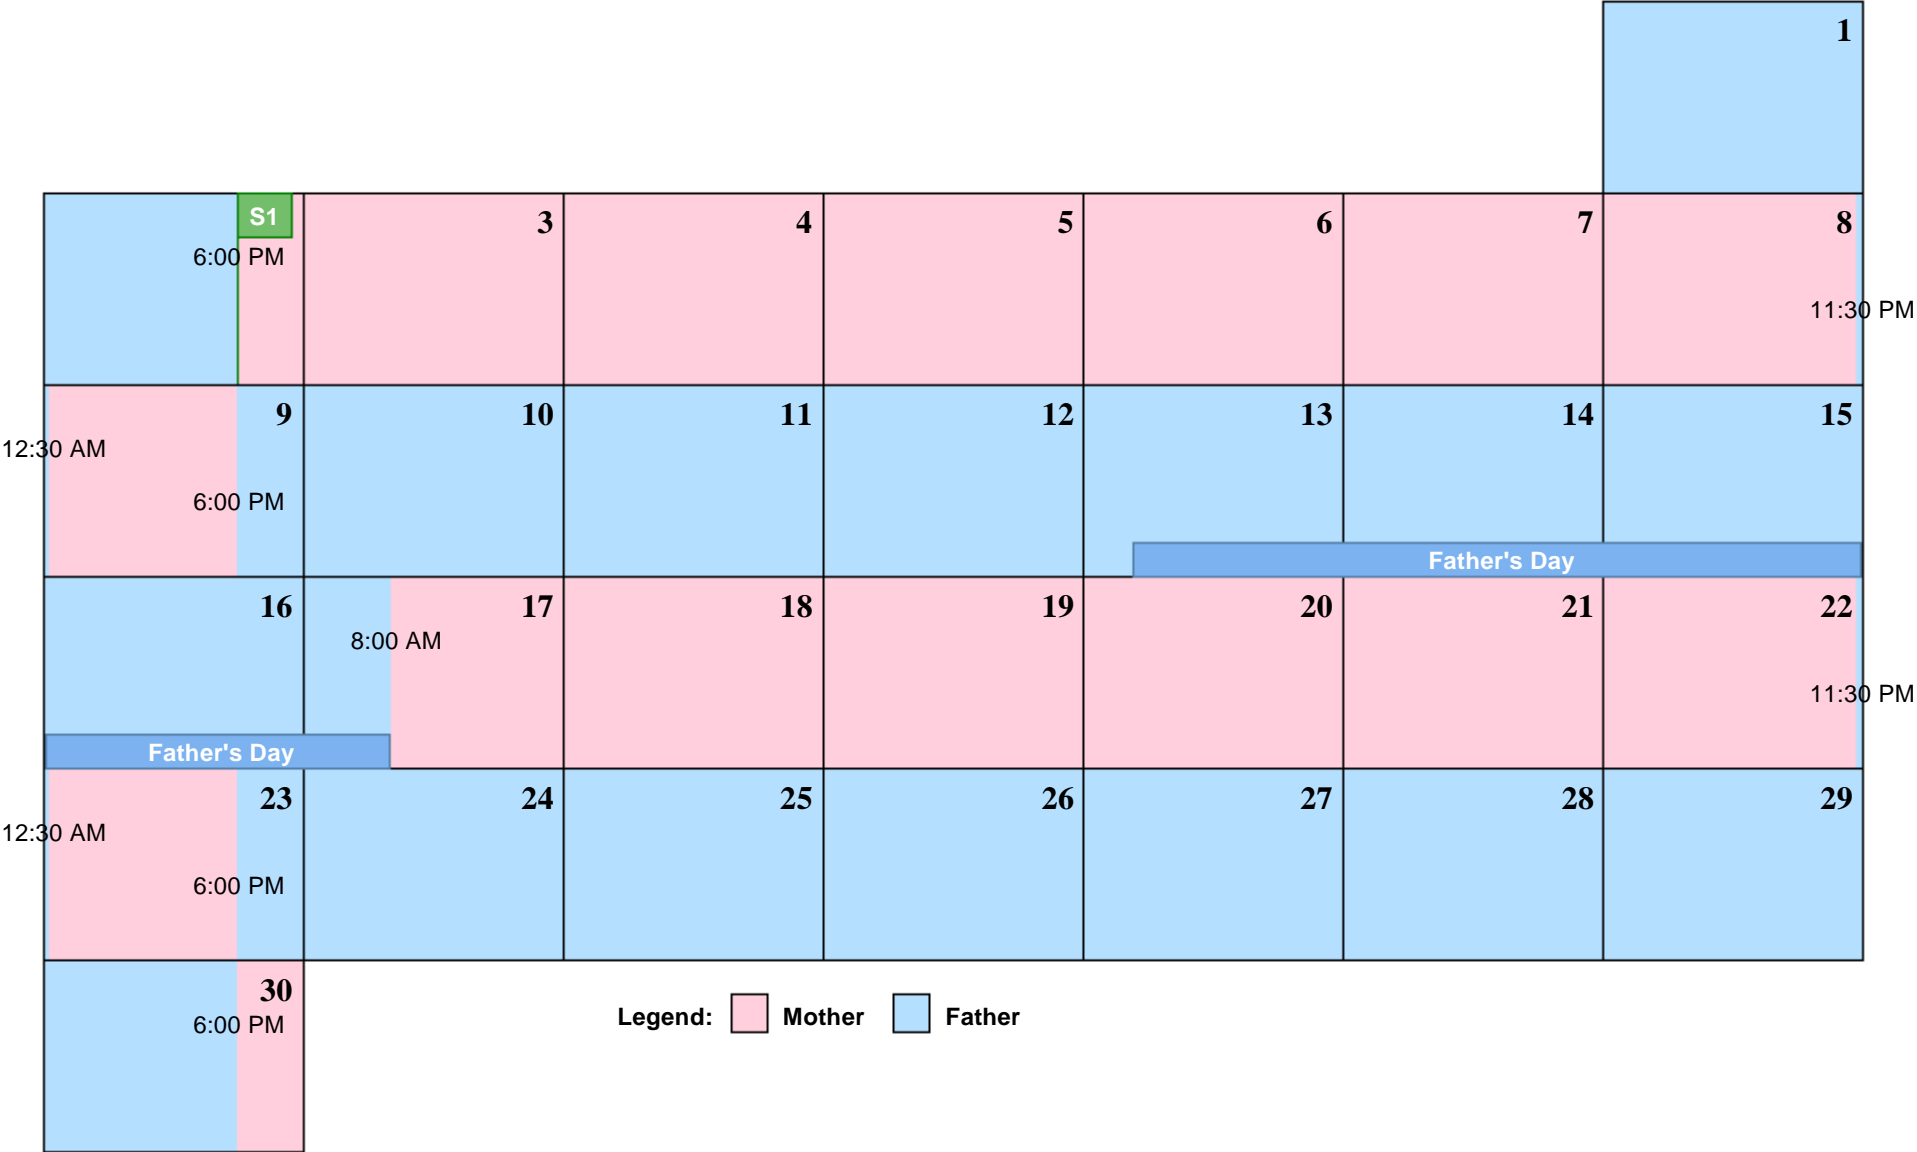

May 2019

Sun

Mon

Tue

Wed

Thur

Fri

Sat

			1	2	3	4
5	6	7	8	9 4:30 PM	10	11
12	13 8:00 AM	14	15	16	17	18
19	20	21	22	23 4:30 PM	24	25
26	27	28 8:00 AM	29	30	31	

Legend: Mother Father

June 2019

Sun

Mon

Tue

Wed

Thur

Fri

Sat

Legend: Mother Father