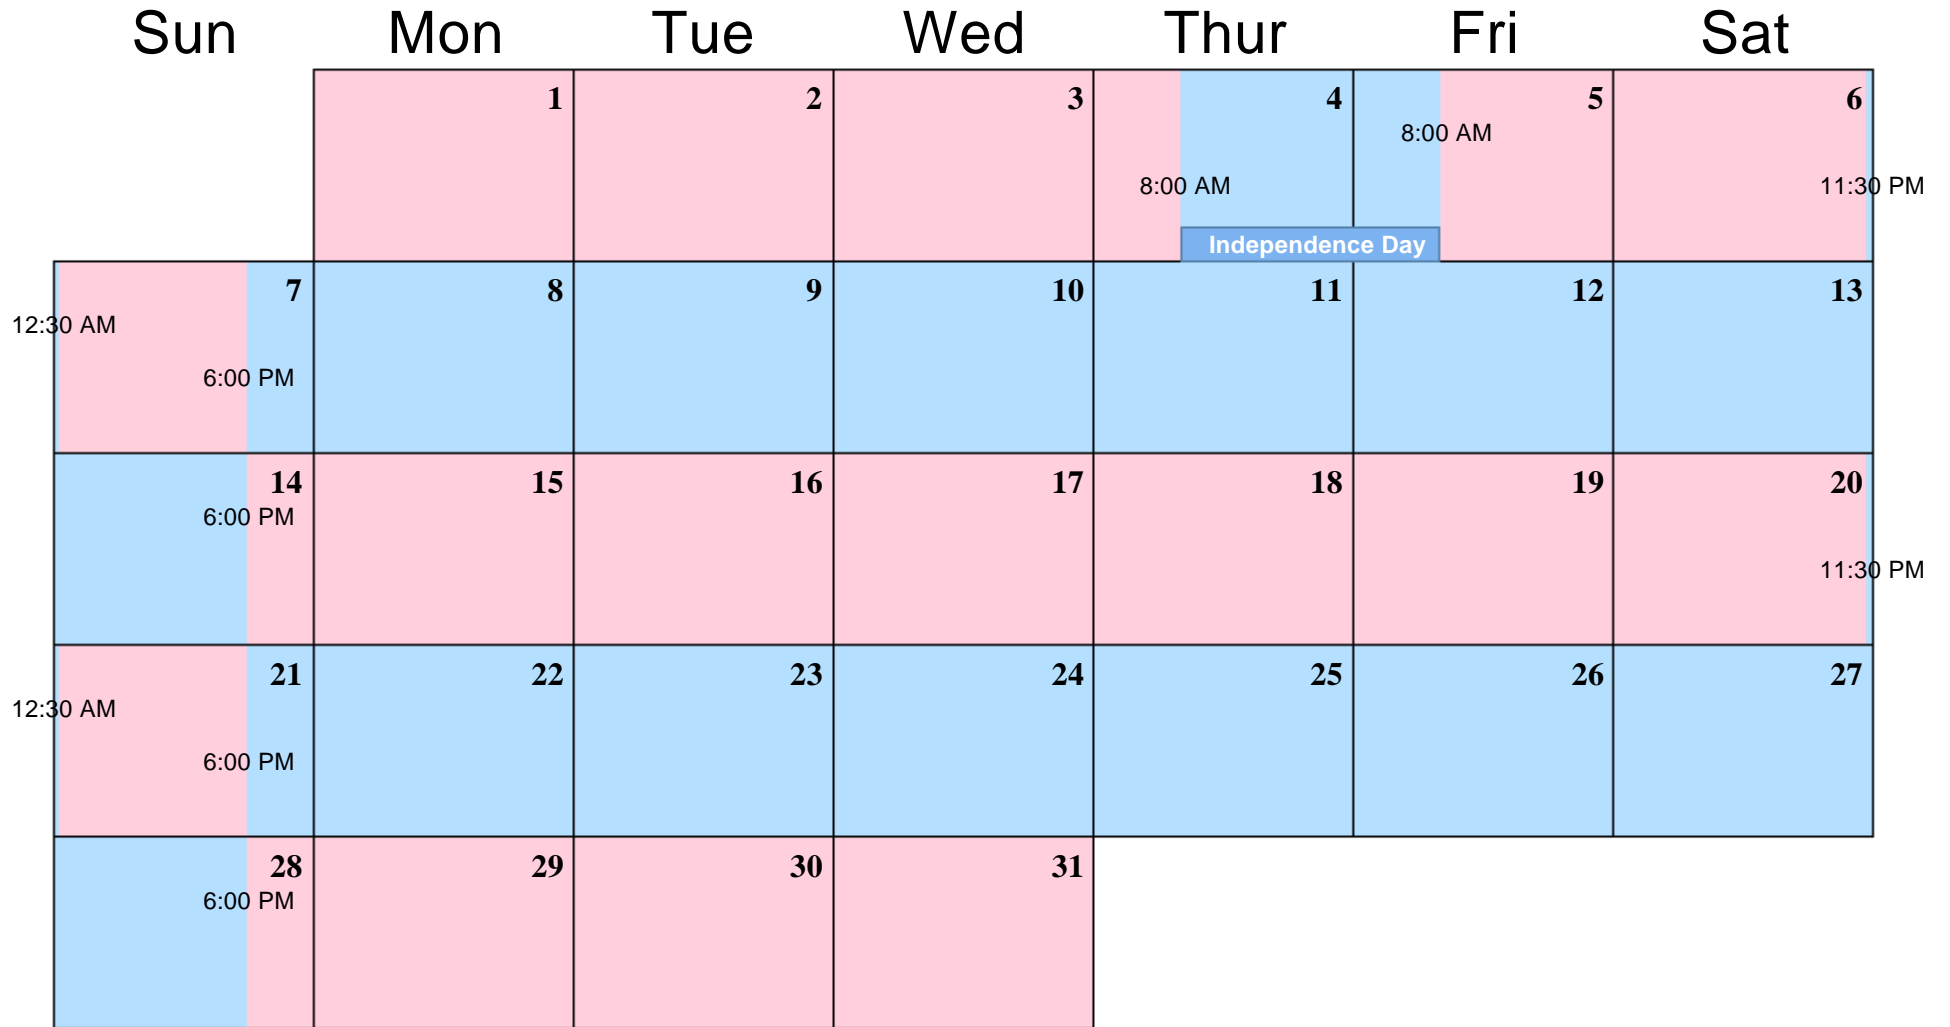

Thur

Fri

Sat

Legend: Mother Father

July 2019

Legend: Mother Father

August 2019

Sun

Mon

Tue

Wed

Thur

Fri

Sat

Legend: Mother Father

September 2019

Sun	Mon	Tue	Wed	Thur	Fri	Sat
1	2	8:00 AM 3	4	5	6	7
Labor Day						
8	9	10	11	4:30 PM 12	13	14
15	8:00 AM 16	17	18	19	20	21
22	23	24	25	4:30 PM 26	27	28
29	8:00 AM 30					

Legend: Mother Father

October 2019

Sat

			1	2	3	4	
			New Year's Eve				
5	6	7	8	9 4:30 PM	10	11	
New Year's Eve							
12	13 8:00 AM	14	15	16	17	18	
19	20	21	22	23 4:30 PM	24	25	
26	27 8:00 AM	28	29	30	31		

Legend:  Mother  Father

February 2020