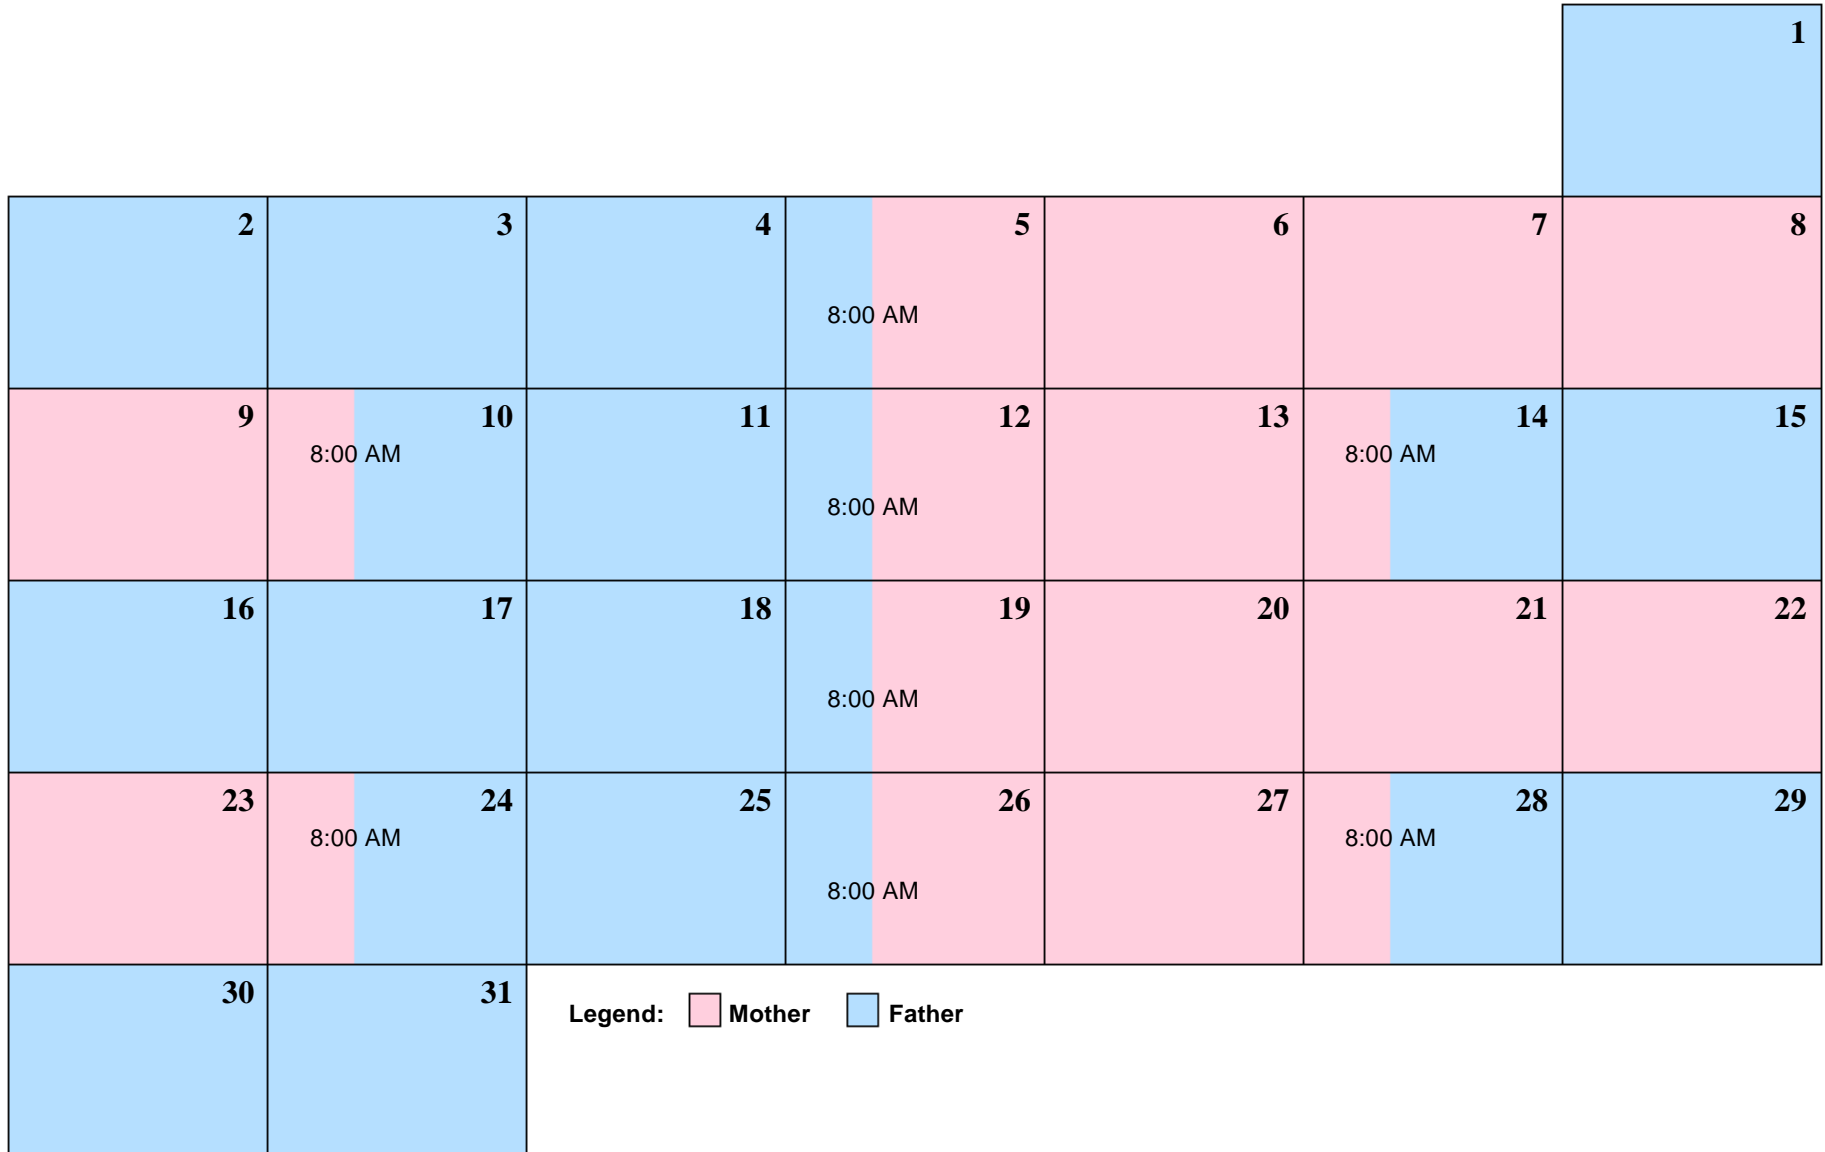

July 2017

Sun

Mon

Tue

Wed

Thur

Fri

Sat

August 2017

Sun	Mon	Tue	Wed	Thur	Fri	Sat
		1	8:00 AM 2	3	4	5
6	8:00 AM 7	8	8:00 AM 9	10	8:00 AM 11	12
13	14	15	8:00 AM 16	17	18	19
20	8:00 AM 21	22	8:00 AM 23	24	8:00 AM 25	26
27	28	29	8:00 AM 30	31		

Legend: Mother Father